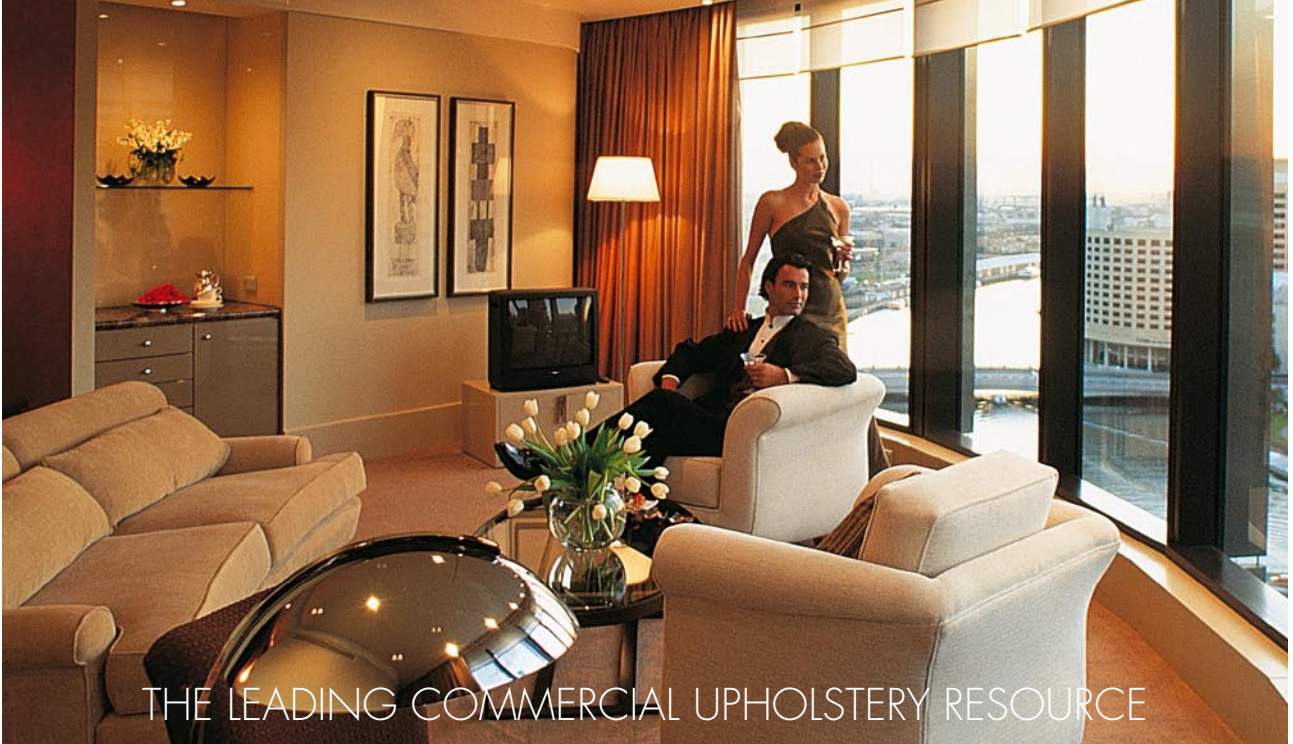

MORAN
CONTRACT

TM

CROWN TOWERS - MELBOURNE

THE LEADING COMMERCIAL UPHOLSTERY RESOURCE

CROWN ENTERTAINMENT COMPLEX, SOUTHBANK

Interior: Bates Smart; Jeff Copolov.

DESIGN VISION: The objective was to create an exciting urban entertainment complex, combining five star hotel facilities, bars and restaurants, shopping precinct, live entertainment and casino facilities. All the furniture in the complex had to provide guests with the impression of a magnificent international destination.

FURNITURE: Moran Contract supplied custom made and standard range furniture for both the hotel and the casino areas. The design brief for furniture in general was that it must be suitable for its end use, be functional and robust where required, and above all else must be comfortable

and enduring in style. Sofas, guest room furniture, gaming stools and chairs, tub chairs, restaurant and bar furniture and public area furniture were custom designed. The furniture had to be delivered within stringent budget parameters and a tight manufacturing programme.

A GREAT FINISH: Crown Entertainment Complex is the jewel in the crown of Southbank with an international casino, the entertainment complex and the Crown Towers hotel. The interiors of the complex carry an elliptical motif through the furnishings and lighting.